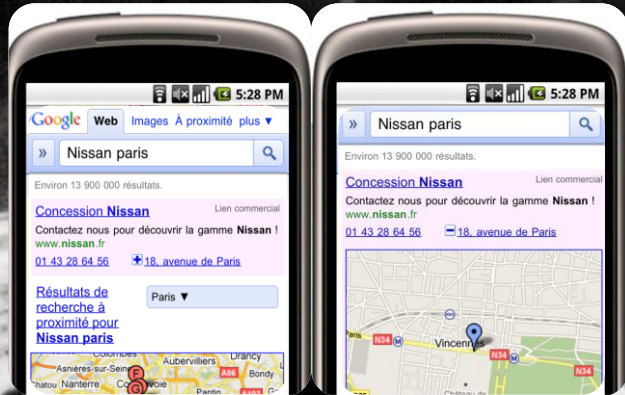

> Nomadisme