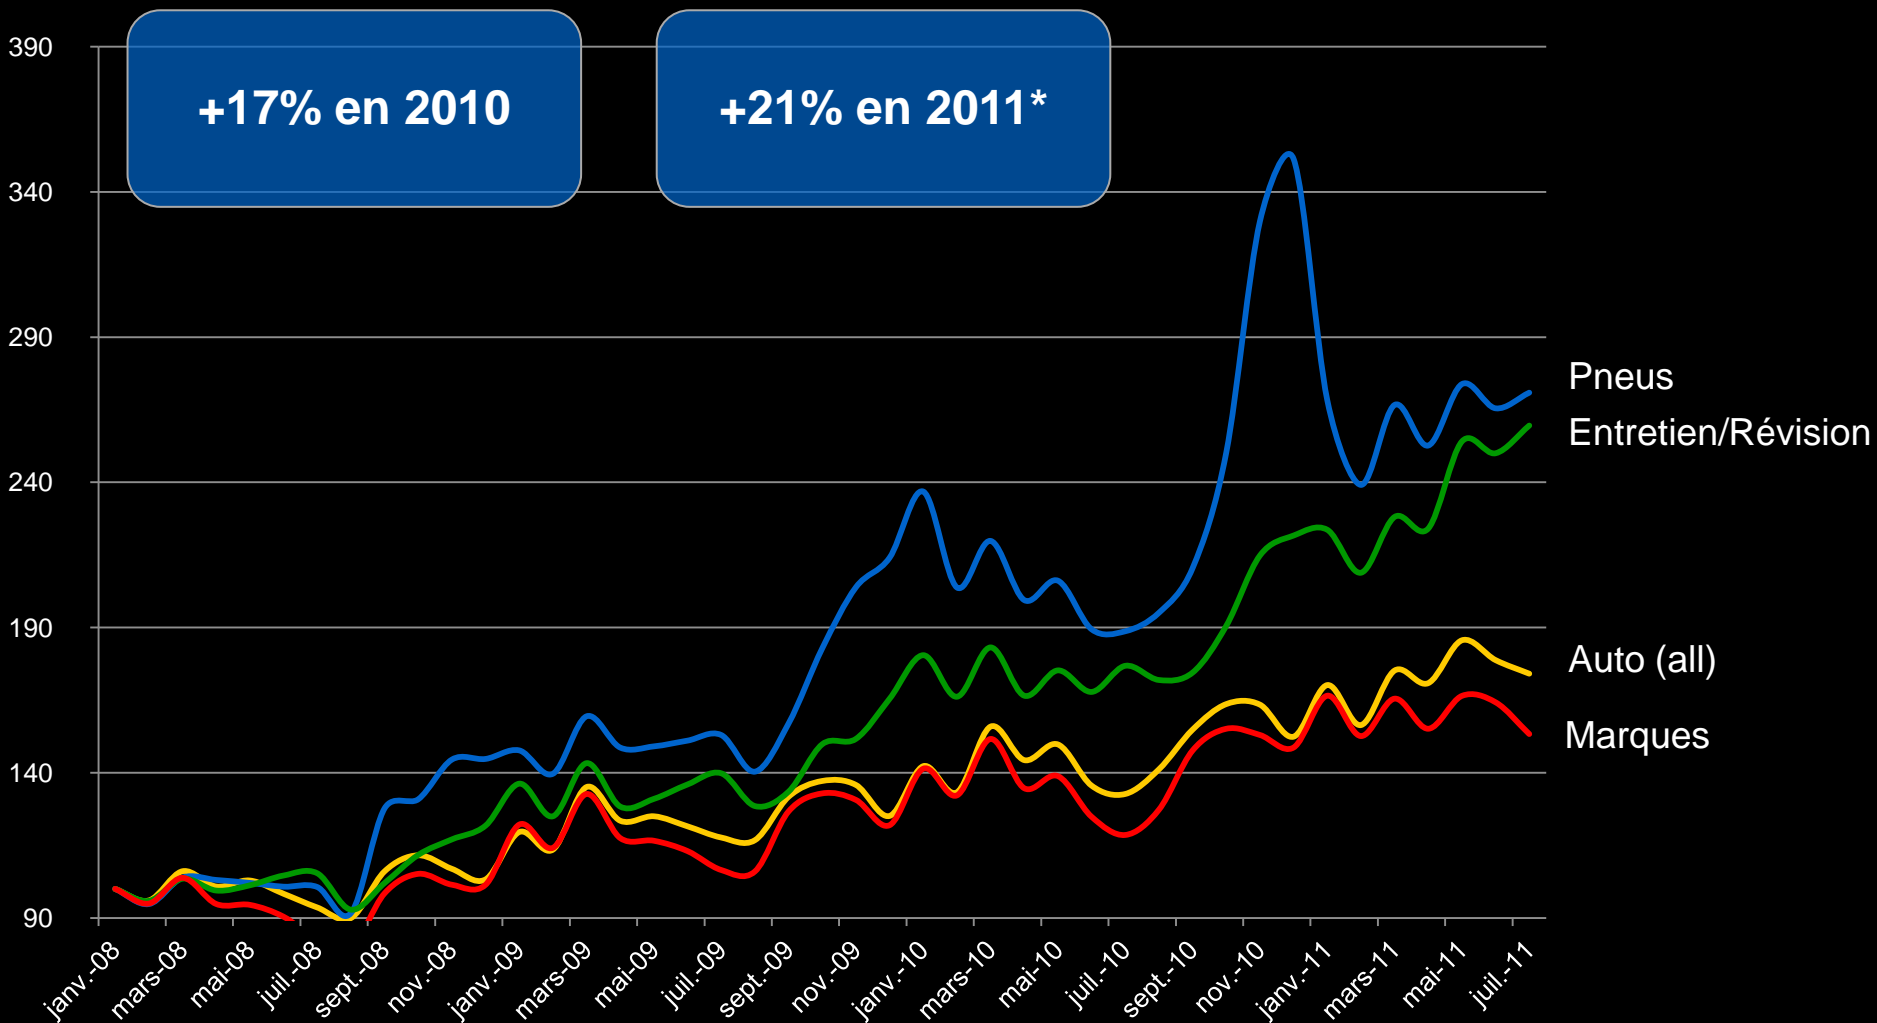

Croissance soutenue des requêtes sur le secteur automobile

Données internes Google, indexées en base 100 au 1er janvier 2008

* 9 premiers mois