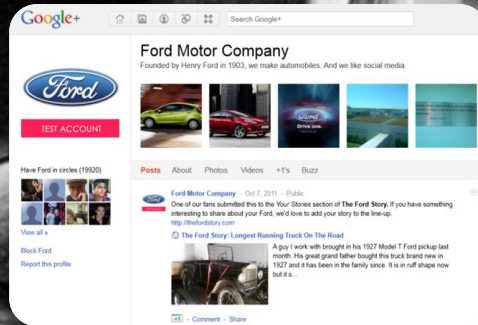

Google

SAATCHI & SAATCHI
THE LOVEMARKS COMPANY

Mercedes-Benz

RENAULT

> Optimisation media

> Social & CRM

This is about awareness and perception and helping to improve our company's reputation-- and I think Google+ is helping us do all of those"